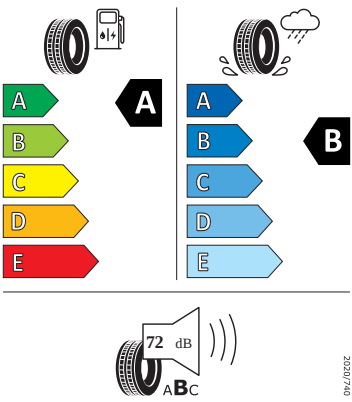

2020/740

- Bridgestone 255/45 R20

BRIDGESTONE

18822

255/45 R20 101 T

C1