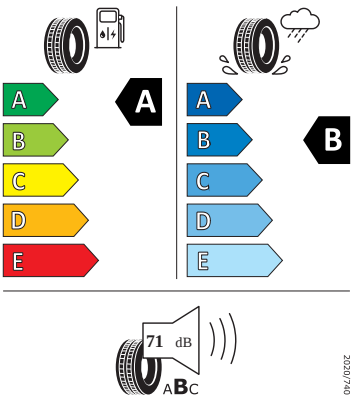

- Bridgestone 235/50 R20

BRIDGESTONE

14095

235/50 R20 100 T

C1

2020/740

- Bridgestone 255/45 R20

BRIDGESTONE