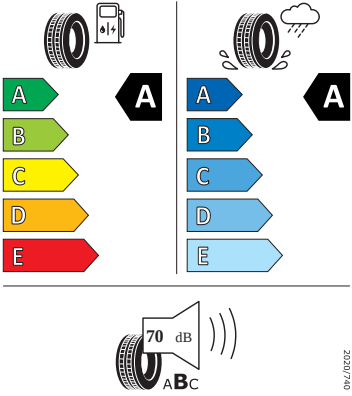

2020/740

- Goodyear 185/65 R15